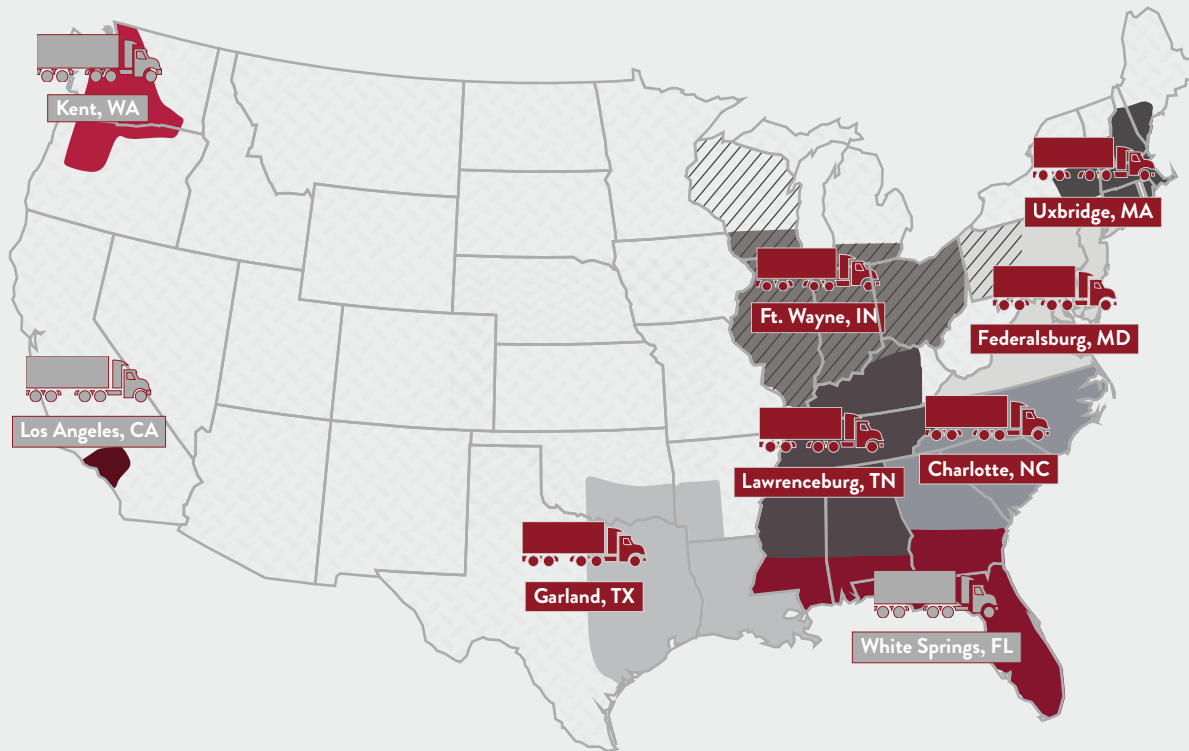

LTL CONSOLIDATION CENTERS & PICK-UP AREAS

Consolidation Centers

Cold Storage/
Consolidation Centers

Limited Pick-Up Area

DELIVERING NATIONWIDE

* H&M Bay also offers redelivery, short-term storage, pallet re-stack, relabeling, and reworking of loads.