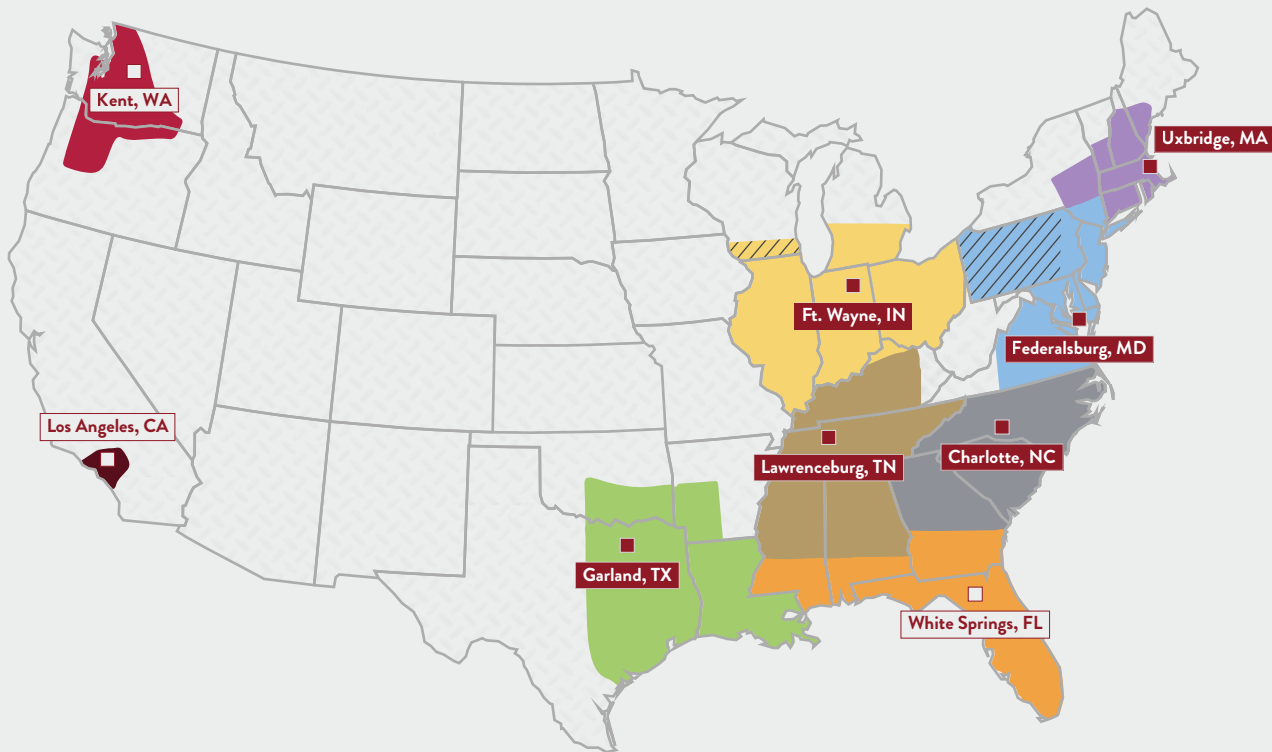

LTL CONSOLIDATION CENTERS & PICK-UP AREAS

□ Consolidation Centers

■ Cold Storage/
Consolidation Centers

/// Limited Pick-Up Area

DELIVERING NATIONWIDE

H&M Bay also offers redelivery, short-term storage, pallet re-stack, relabeling, and reworking of loads.