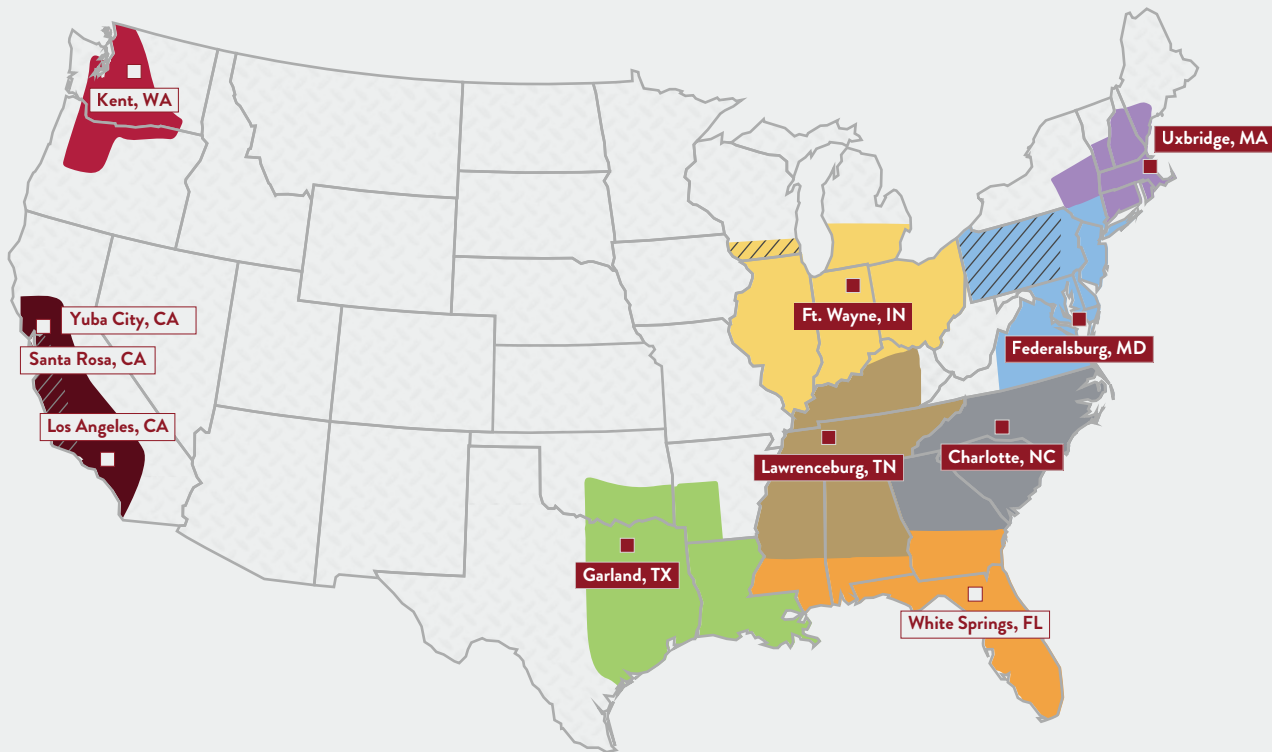

LTL CONSOLIDATION CENTERS & PICK-UP AREAS

-  Consolidation Centers
-  Cold Storage/
Consolidation Centers
-  Limited Pick-Up Area

DELIVERING NATIONWIDE

H&M Bay also offers redelivery, short-term storage, pallet re-stack, relabeling, and reworking of loads.